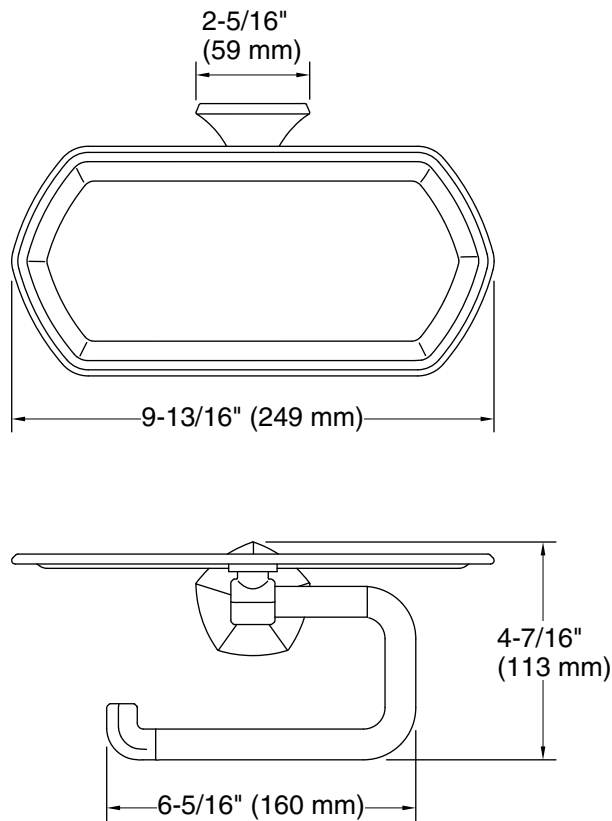

Features

- Open-ended holder makes changing toilet paper quick and simple
- Storage tray is convenient for holding personal items
- Part of the Occasion bathroom faucet and accessory collection

Material

Technical Information

All product dimensions are nominal.

Material: Zinc