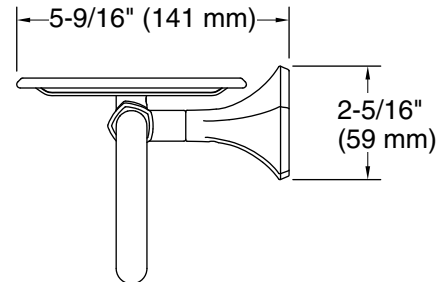

Features

- Open-ended holder makes changing toilet paper quick and simple
- Storage tray is convenient for holding personal items
- Part of the Occasion bathroom faucet and accessory collection

Material

Technical Information

All product dimensions are nominal.

Material: Zinc